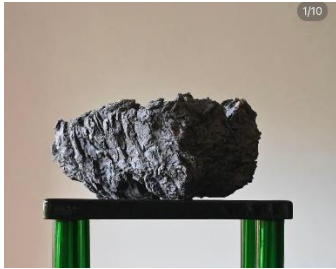

Claudio Casanova (SP)

Ceramic, 2010
L82 x 25 x H15 cm
Unique piece

€ 4,500